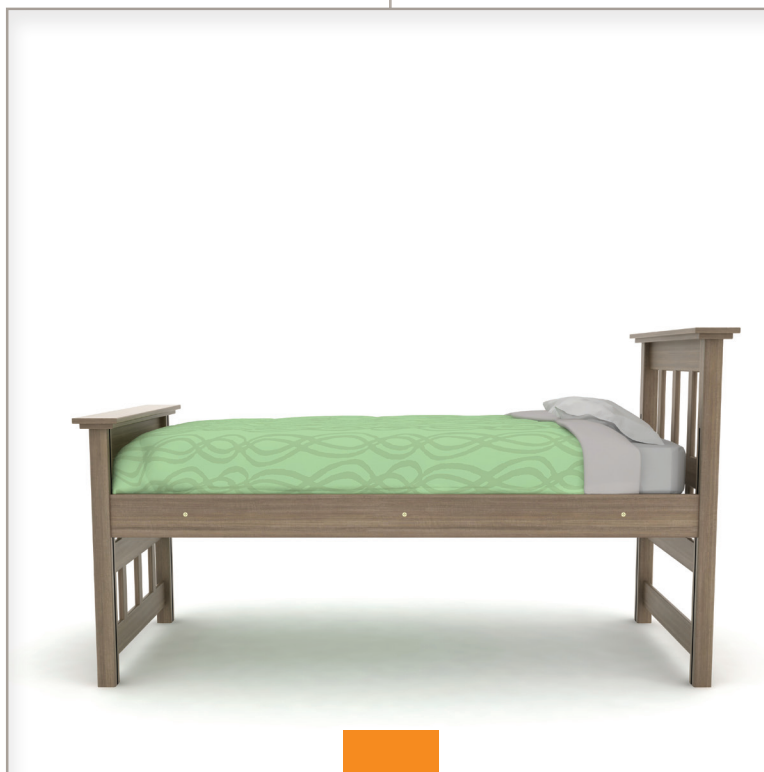

## Junior Loft Styles

---

## Junior Loft Styles

---

Junior Loft Cross

Junior Loft Mission

Junior Loft Radius Top Rails

48"  
height

Junior Loft Top Cap

All beds are available in 36", 39", and 54" widths and 75" or 80" lengths.