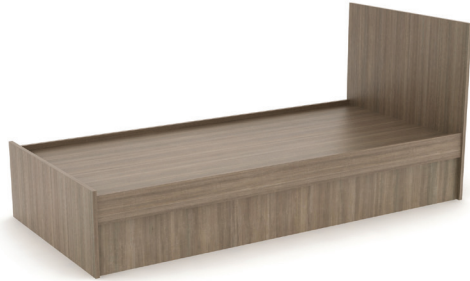

Platform Bed

Platform Bed

Platform Bed 3680 - no drawers

Platform Bed 3680 with headboard, no drawers

Platform Bed 3680 - one drawer

Platform Bed 3680 with headboard, one drawer

Platform Bed 3680 - two drawers

Platform Bed 3680 with headboard, two drawers

Platform Bed 3680 - three drawers

Platform Bed 3680 with headboard, three drawers

	height*	length*	width*
PB-3675	18"	75"	36"
PB-3975	18"	75"	39"
PB-3680	18"	80"	36"
PB-3980	18"	80"	39"
Headboard	30"	-	36 or 39"

Side panels extend above the deck 1" to provide a mattress retainer.

Drawer product numbers are indicated by adding "D" followed by 1, 2, or 3 to indicate the number of drawers required.

All drawers are equal in size and come standard with a wood pull but are shown with optional Long Brushed Nickel Eyelid above.