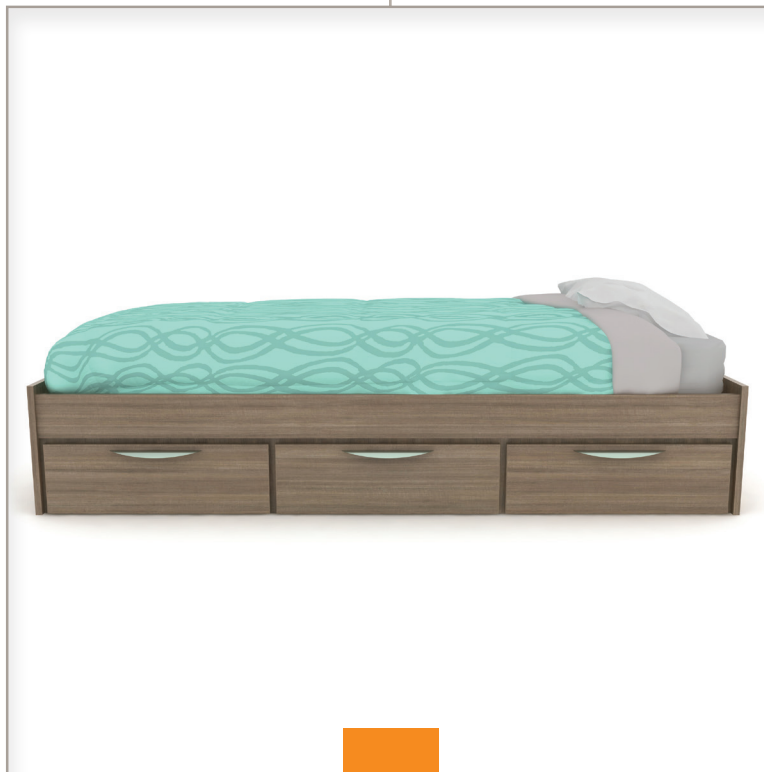

Platform Bed

Platform Bed

Platform Bed 3680 - no drawers

Platform Bed 3680 with headboard, no drawers

Platform Bed 3680 - one drawer

Platform Bed 3680 with headboard, one drawer

Platform Bed 3680 - two drawers

Platform Bed 3680 with headboard, two drawers

Platform Bed 3680 - three drawers

Platform Bed 3680 with headboard, three drawers

	height*	length*	width*
PB-3675	18"	75"	36"
PB-3975	18"	75"	39"
PB-3680	18"	80"	36"
PB-3980	18"	80"	39"
Headboard	30"	-	36 or 39"

Side panels extend above the deck 1" to provide a mattress retainer.

Drawer product numbers are indicated by adding "D" followed by 1, 2, or 3 to indicate the number of drawers required.

All drawers are equal in size and come standard with a wood pull but are shown with optional Long Brushed Nickel Eyelid above.