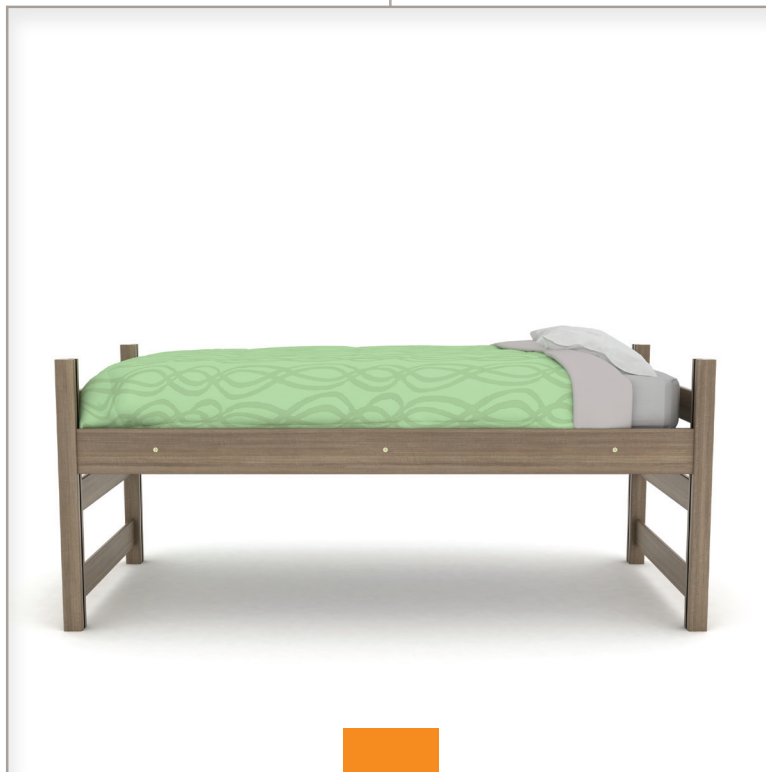

Junior Loft Beds

Junior Loft Beds

Junior Loft JL-3680-SC

Junior Loft JL-3680-SC with Optional Facia Panel

Units Standard with
Steel Channel Positioned
Within a Routed Post

Junior Loft JL-5480-SC

	height*	length**	width**
JL-3675-SC	36"	75"	36"
JL-3975-SC	36"	75"	39"
JL-5475-SC	36"	75"	54"
JL-3680-SC	36"	80"	36"
JL-3980-SC	36"	80"	39"
JL-5480-SC	36"	80"	54"

Units include a steel channel in a routed opening in the post which allows the easy-connect steel spring to adjust to eleven different heights without hardware or tools.

*End piece(s) height. JL twin posts available 2.5", 2.25" square or 1.75"x2.5" and full are 2.25".

** Length and width measurements are sleep surface measurements and not outside dimensions.