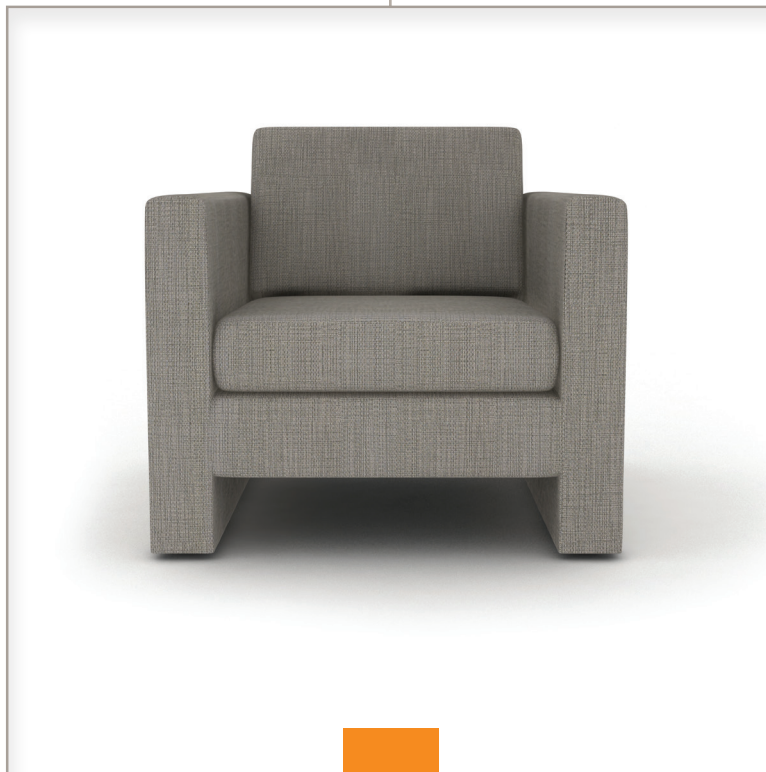

St. Louis Collection

St. Louis Collection

St. Louis Collection Features:

- Tight Back
- Loose Seats
- HR Foam Seat
- Barrier Panels

Options:

- Velcro or Teathered Seat Cushions

Sofa SA-6193 h 31" | 83" d 34"

Settee SA-6192 h 31" | 59" d 34"

Chair SA-6191 h 31" | 35" d 34"