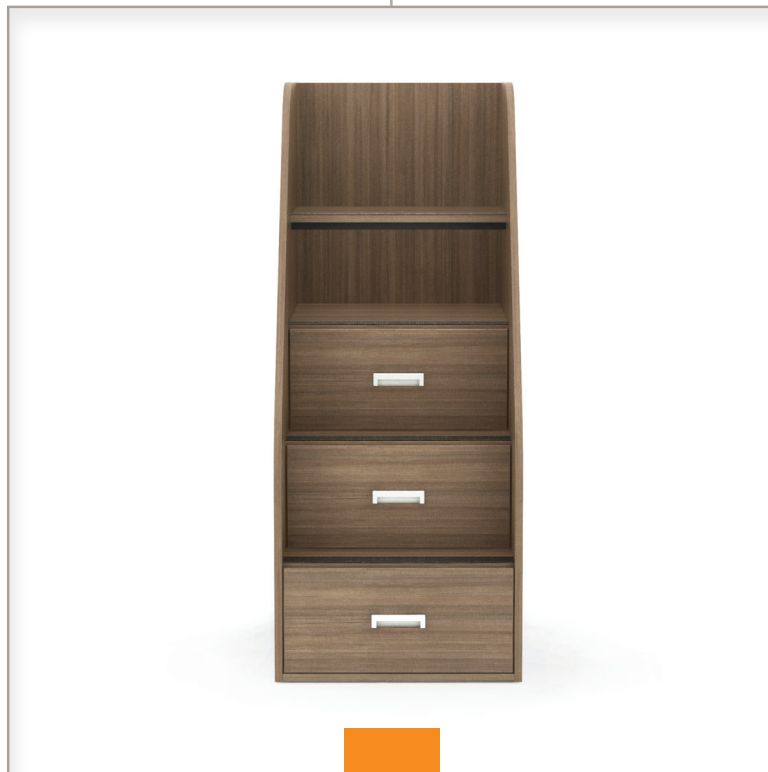

Ladder Chest

Ladder Chest

Ladder Chest in Studio Teak

	height	depth	width
LC-2060	60"	41"	20"
LC-2460	60"	41"	24"