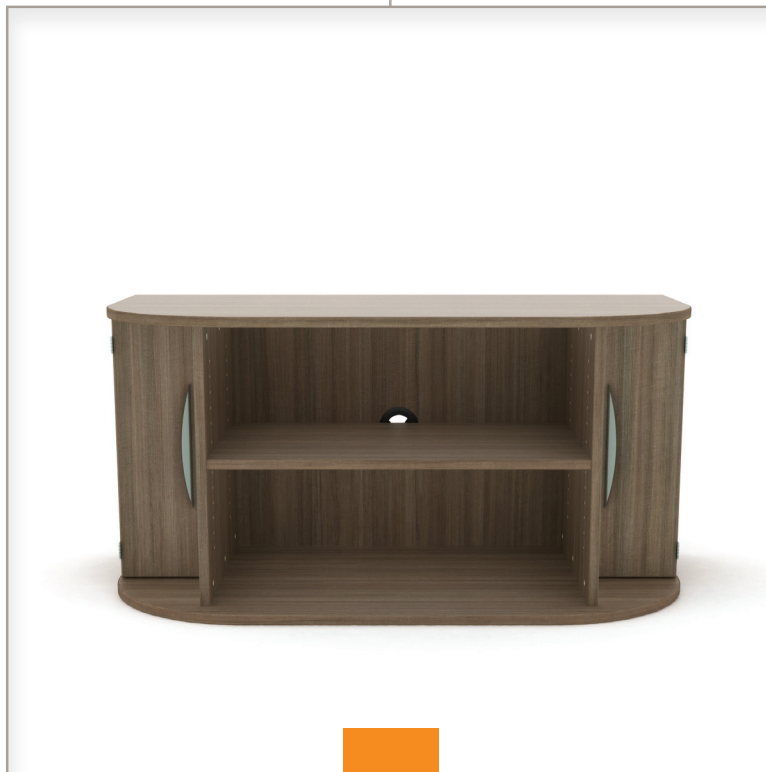

## Entertainment Units

---

# Entertainment Units

Open Unit EU-482424

Open Door Unit EU-482424

Recessed Ends Door Unit EU-482424  
with radius top and bottom

Recessed Ends Unit EU-482424  
with radius top and bottom

End Shelf Unit EU-482424

Open Multit-Shelf Unit EU-482424

Open Shelf Two Drawer Unit  
EU-482424

EU-482424

height  
24" or 30"

width  
48"

depth  
24"

Specify fixed or adjustable shelves. All Units standard with cord management.