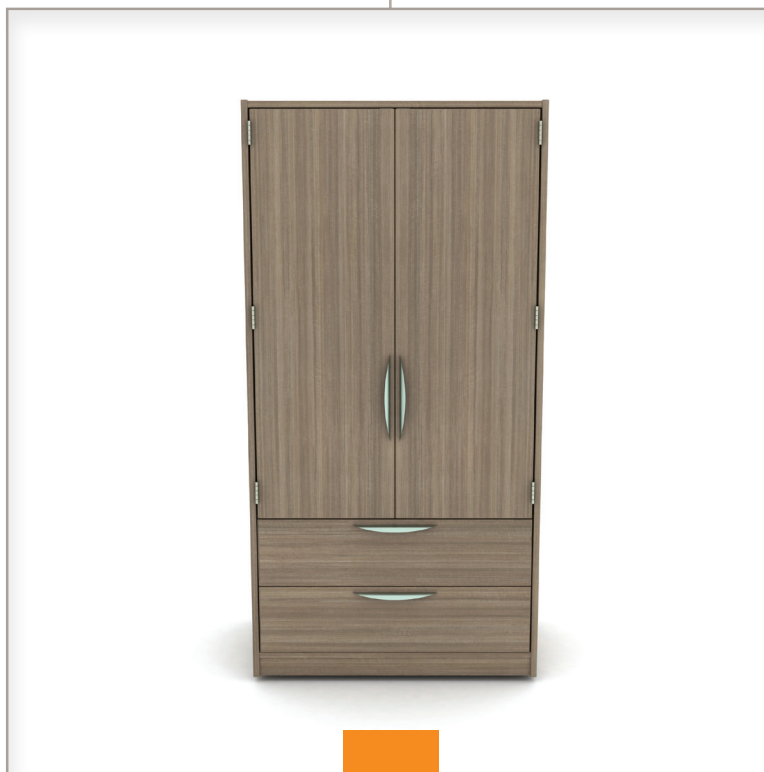

## Wardrobes - Double

---

## Wardrobes - Double

W-3060

W-3660-CH

W-3672-CH  
shown with Optional Casters

W-4872

	height	width	depth
W-3060	60"	30"	24"
W-3072	72"	30"	24"
W-3660	60"	36"	24"
W-3672	72"	36"	24"
W-4260	60"	42"	24"
W-4272	72"	42"	24"
W-4860	60"	48"	24"
W-4872	72"	48"	24"

Standard with two 270 degree swing hinged doors, shelf and chrome clothes rod.