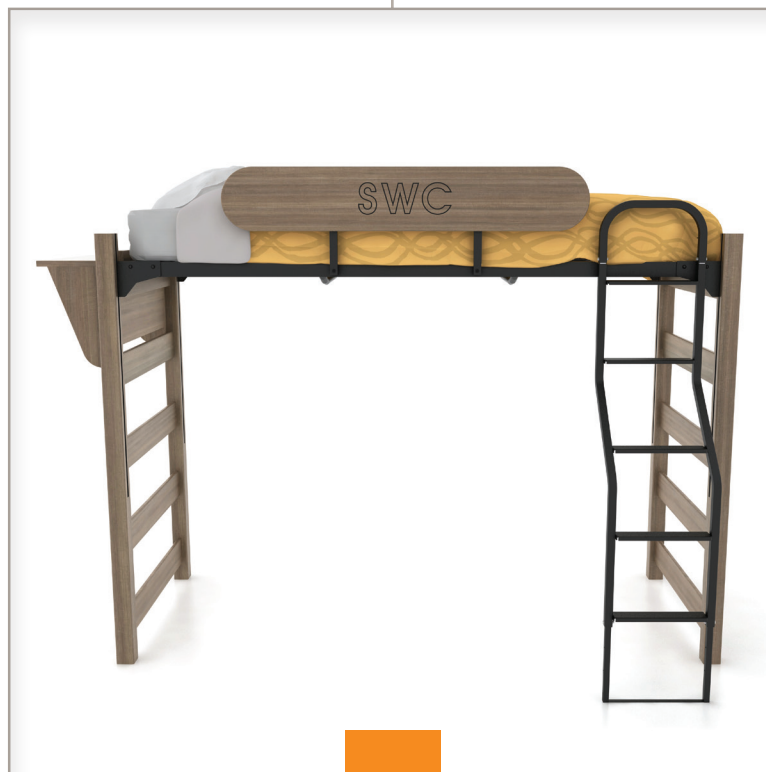

Bed Options

Bed Options

GR-1 Guard Rail

GR2- Guard Rail with Panel
Available in 30" length and optional logo

LBS-1016 Bookshelf

LBS-1230 Bookshelf

LD-1 Wood Ladder

LD-1A Adjustable Steel Ladder

	height	length	width
Guard Rail GR-1	15"	-	51"
Guard Rail GR-2	15"	-	30"
Guard Rail GR-3	18"	-	51"
LBS-1016	-	16"	10"
LBS-1230	-	30"	12"
Wood Ladder LD-1	60-72"	-	18"
Adjustable Steel Ladder LD-1A	51-72"	-	14"

Bed options shown in Studio Teak