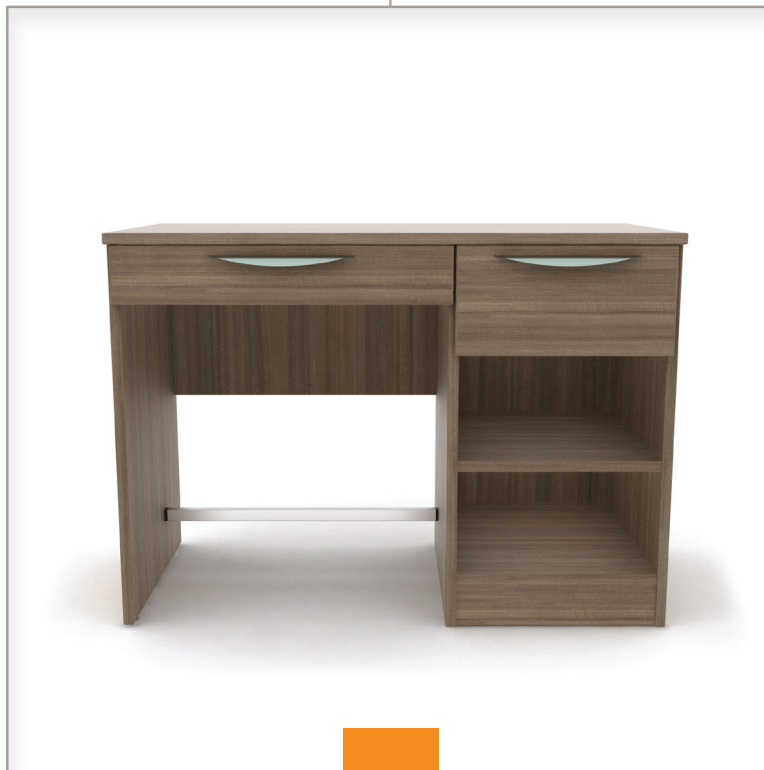

Pedestal Desks

Pedestal Desks

PD-42-0 Pedestal Desk 42"
shown with no kneespace drawer

PD-42-1 Pedestal Desk 42"
shown with one pedestal and kneespace drawers

PD-42-1 Pedestal Desk 42"
shown with one pedestal drawer

PD-42-3 Pedestal Desk 42"
shown with three pedestal and one kneespace drawers

	height	width	depth
PD-36-0, 1, and 3	30"	36"	24"
PD-42-0, 1, and 3	30"	42"	24"
PD-48-0, 1, and 3	30"	48"	24"

Pedestal desks are standard with one shelf (specify fixed or adjustable) and finished back and modesty panel. Specify right or left pedestal location.