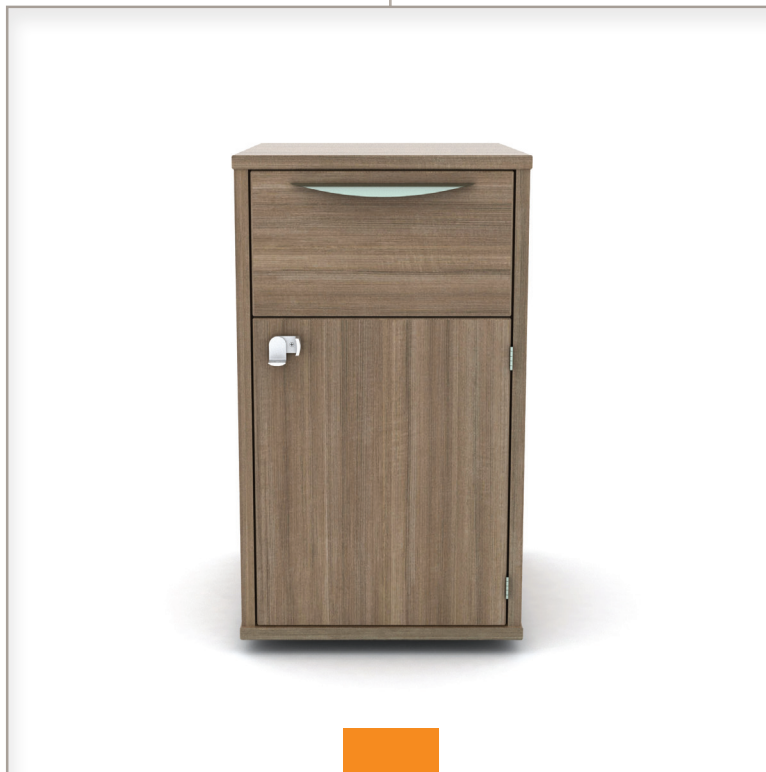

Mobile Pedestals

Mobile Pedestals

Mobile Pedestal with shelf

Mobile Pedestal with casters and security door

Mobile Pedestal with top drawer open bottom

Mobile Pedestal with open top and bottom drawer

Mobile Pedestal with top drawer and shelf

Mobile Pedestal with open top and two drawers

height	width	depth
30"	18" or 24"	24"

Mobile Pedestals are standard with one shelf (specify fixed or adjustable) and finished back.

Mobile Pedestal with three drawers