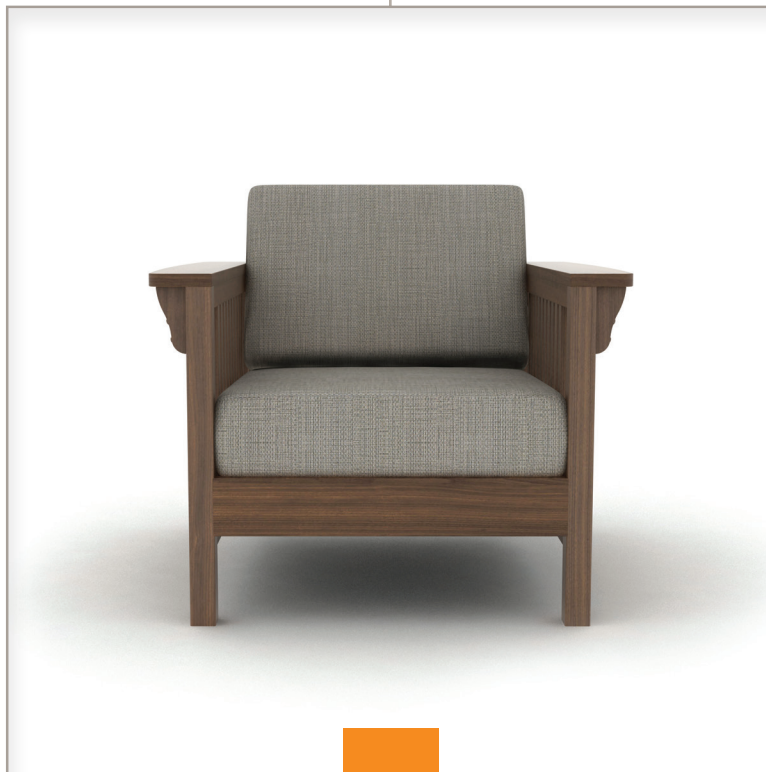

Scottsdale Collection

Scottsdale Collection

Scottsdale Collection Features:

Solid Hardwood Frames

Removable cushions

HR Foam Seats

Sofa MS-2903 h 30" | 83" d 34"

Settee MS-2902 h 30" | 59" d 34"

Chair MS-2901 h 30" | 35" d 34"