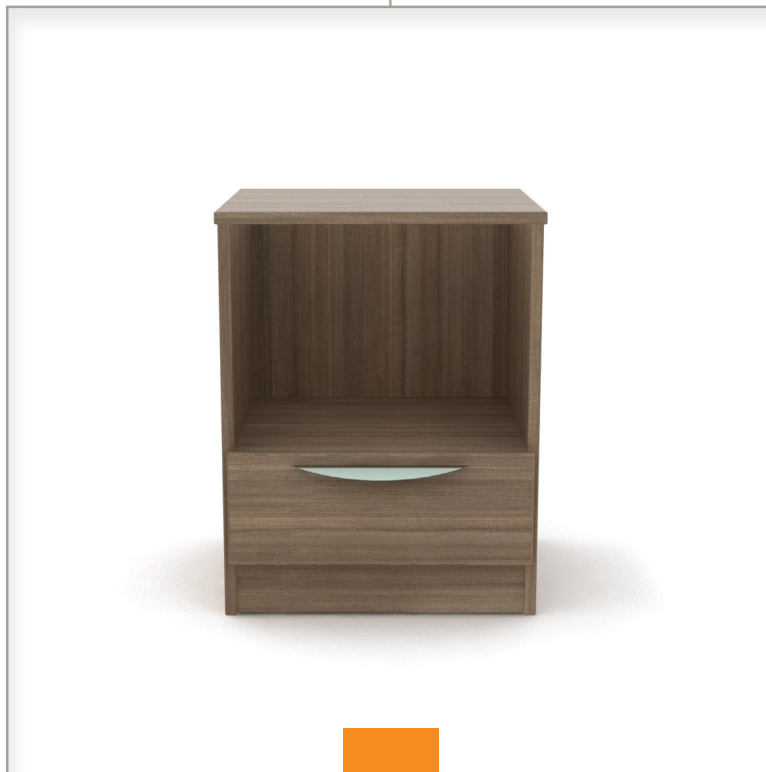

Nightstands

Nightstands

Nightstand No Drawer

Nightstand Top Drawer with Optional Shelf

Bottom Drawer with Open Top

NS-201825 Available Configurations:

No Drawer

Top Drawer with Optional Shelf

Bottom Drawer with Open Top

height

25"

length

20"

width

18"

Nightstands shown in Studio Teak