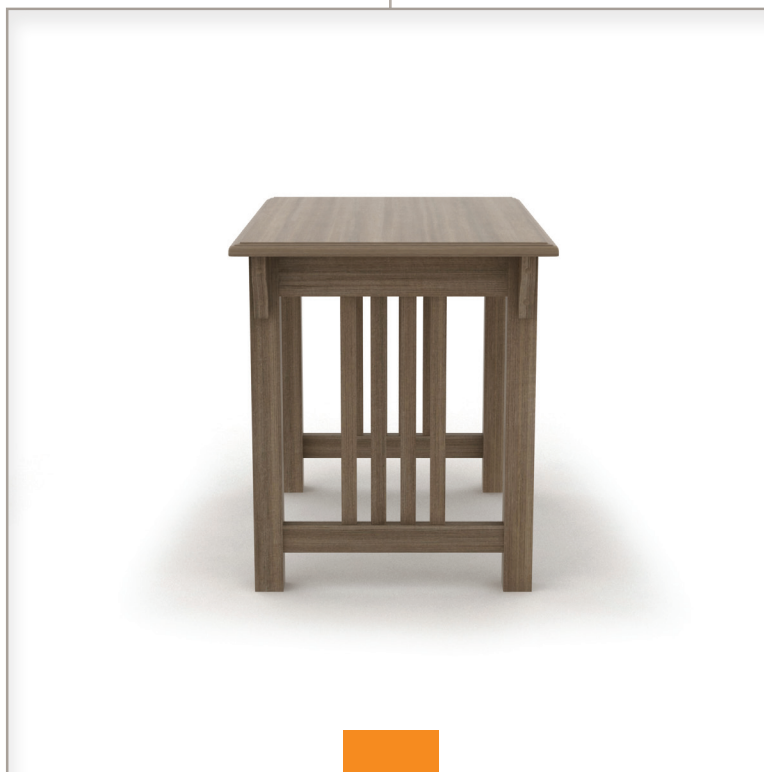

Mission Coffee & End Tables

Mission Coffee & End Tables

Mission End Table

Mission Square Coffee Table

Mission Rectangle Coffee Table

	height	length	width
Mission End Table HLET-2900-14	22"	29"	19"
Mission Square Coffee Table HLCT-2900-16	17"	36"	36"
Mission Rectangle Coffee Table HLCT-2900-13	17"	44"	19"