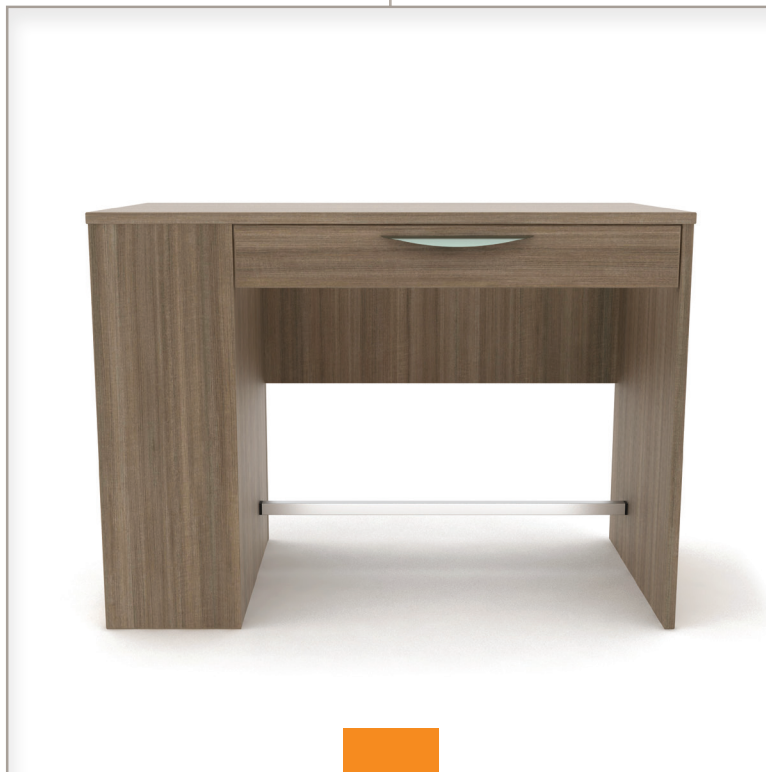

Side Bookcase Desks

Side Bookcase Desks

BKD-36 Side Bookcase Desk 36"
shown with no kneespace drawer

BKD-48 Side Bookcase Desk 48"
shown with no kneespace drawer

BKD-36 Side Bookcase Desk 36"
shown with kneespace drawer

BKD-48 Side Bookcase Desk 48"
shown with kneespace drawer

	height	width	depth
BKD-36	30"	36"	24"
BKD-42	30"	42"	24"
BKD-48	30"	48"	24"

Side bookcase desks have two 10" deep spaces on one end and are standard with one shelf (specify fixed or adjustable) and finished back and modesty panel. Specify right or left bookcase location.