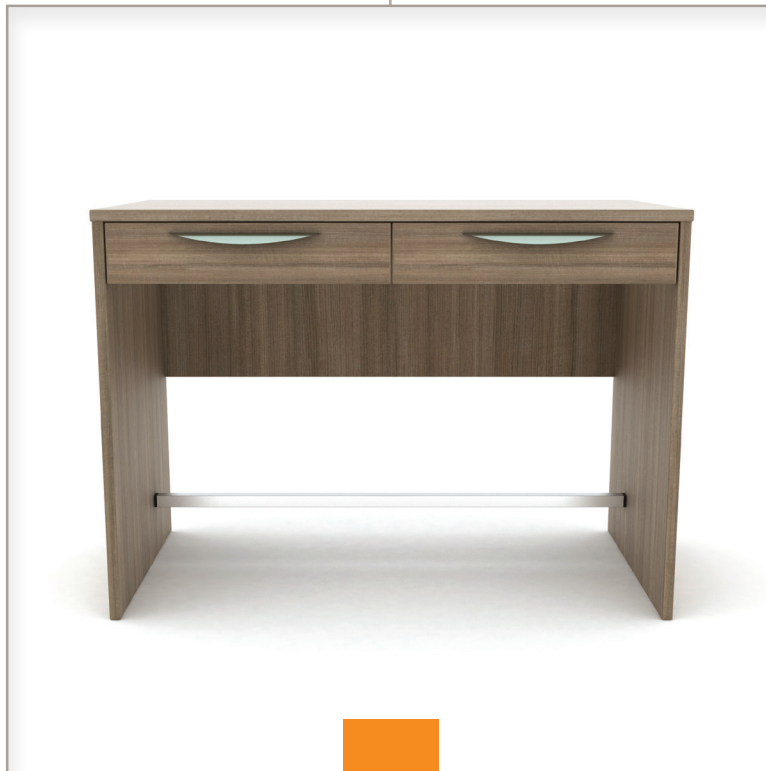

## Study Tables

---

## Study Tables

STD-24 Study Table 24"  
shown with kneespace drawer

STD-42 Study Table 42"  
shown with no kneespace drawer

STD-30 Study Table 30"  
shown with kneespace drawer

STD-48 Study Table 48"  
shown with two kneespace drawers

	height	width	depth
STD-24	30"	24"	24"
STD-30	30"	30"	24"
STD-36	30"	36"	24"
STD-42	30"	42"	24"
STD-48	30"	48"	24"

Study Tables have finished back, modesty panel and footrest.