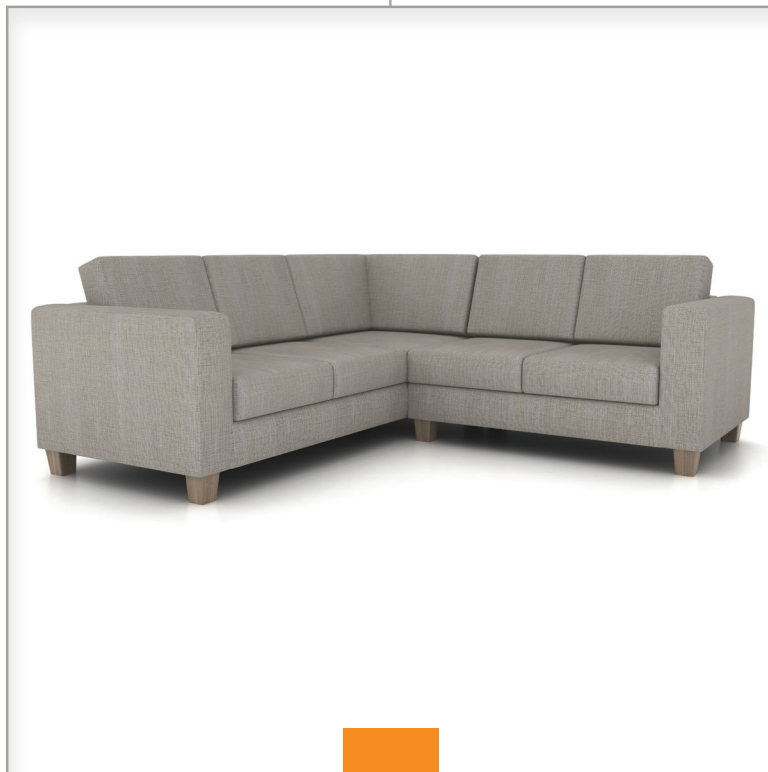

## Clemson – Wood Base

---

### Clemson Collection Features:

- 87" x 87" Overall
- Velcro Back Cushions
- Pillow Arm
- Loose Seats
- HR Foam Seat
- Barrier Panels

### Options:

- Velcro or Teathered Seat Cushions
- Premium Frame
- Premium Foam

Clemson Wedge Arm Sofa CL-6593L      h 33"      l 87"      d 34"

Clemson One Settee CL-6592R      h 33"      l 52"      d 34"